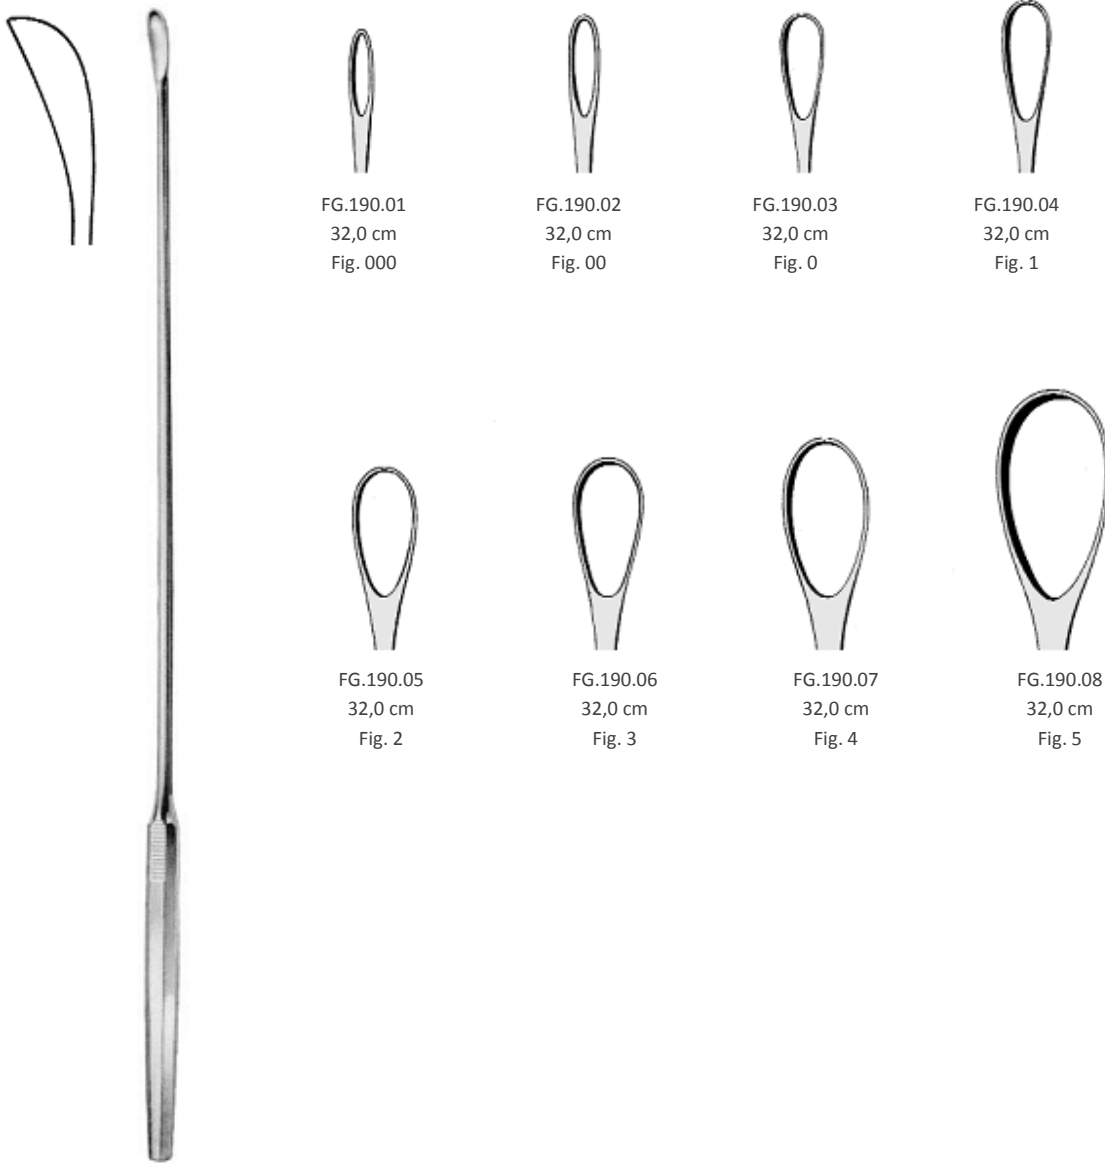

FG.180.21

FG.180.24

FG.180.27

Cm	DESIJARDINS
30,0	FG.180.17
30,0	FG.180.21
30,0	FG.180.24
30,0	FG.180.27

Malleable
Maleables

Fig.	Mm	LUER-KOERTE
000	Ø2,5	FG.190.01
00	Ø3,2	FG.190.02
0	Ø4,2	FG.190.03
1	Ø5,5	FG.190.04
2	Ø6,7	FG.190.05
3	Ø8,0	FG.190.06
4	Ø11,0	FG.190.07
5	Ø15,0	FG.190.08

FG-9

Cm MAYO
32.0 FG.210.32

Cm LURZ
21.0 FG.221.21

Cm LURZ
21.0 FG.223.21

FG.231.01
23,0 cm
Fig. 1

FG.231.02
21,0 cm
Fig. 2

FG.231.03
19,0 cm
Fig. 3

FG.231.04
18,5 cm
Fig. 4

FG.231.24
24,5 cm
Fig. 2

FG.233.16
16,0 cm
Fig. 1

Nephrostomy Forceps
Pinzas para Nefrostomía

FG.235.01
21,0 cm
Fig. 1

For Children
Para Niños

FG.233.17
17,0 cm
Fig. 2

FG.235.02
21,0 cm
Fig. 2

Fig. HEIMING
1 FG.233.16
2 FG.233.17