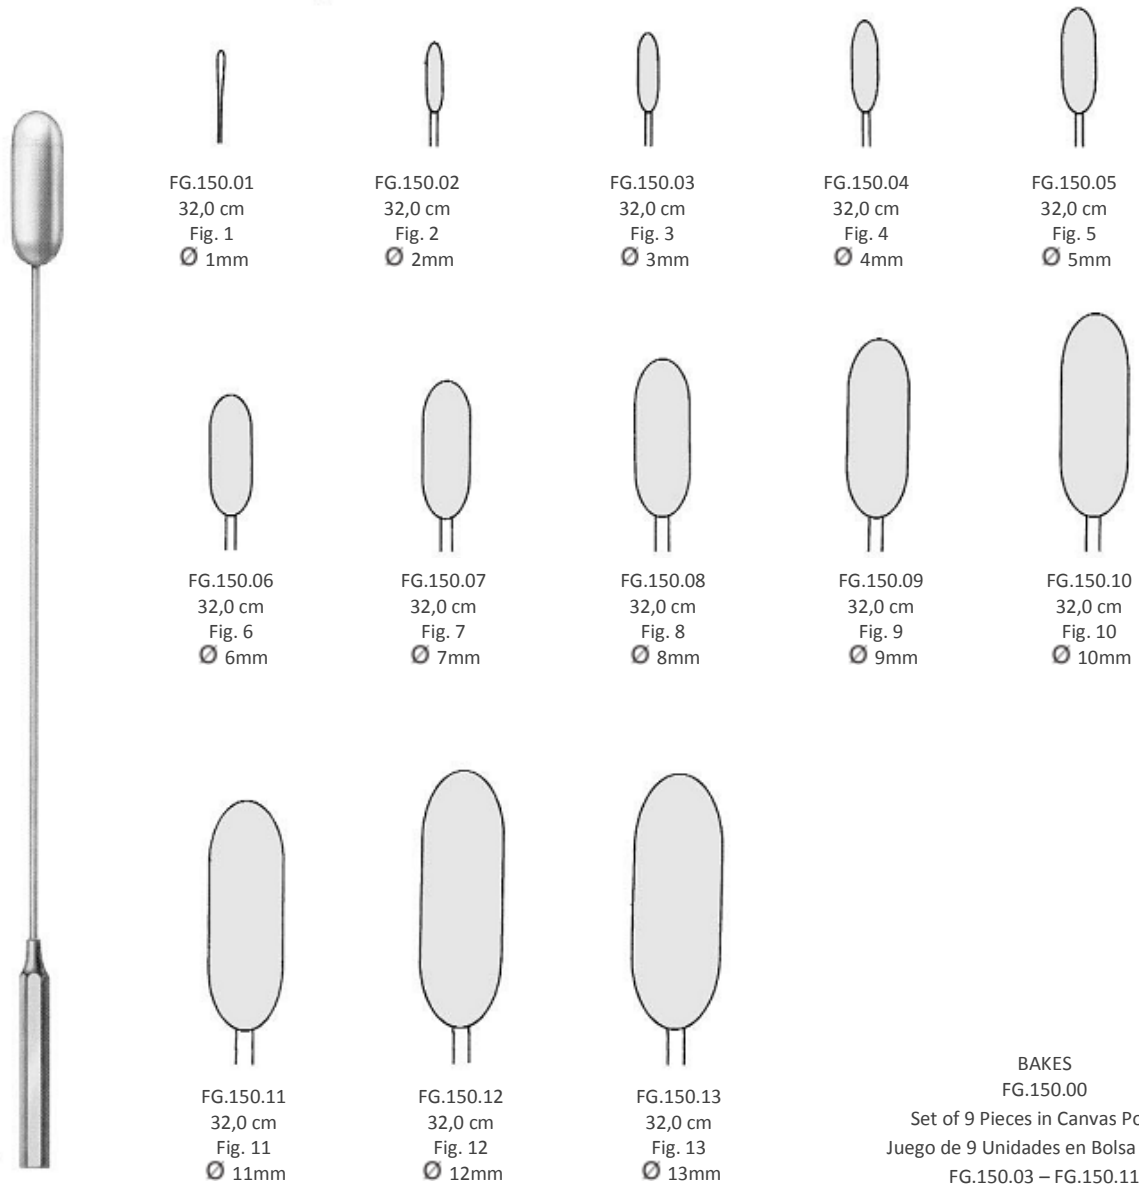

Cm CZERNY
25,0 FG.105.25

Cm BLAKE
21,0 FG.107.20
23,0 FG.107.23

Cm BLAKE
21,0 FG.106.20

Cm MAYO BLAKE
20,0 FG.110.20

Cm MAYO BLAKE
20,0 FG.111.20

Cm MIXTER
22,0 FG.117.22

Gall Stone Scoops
Cucharillas para Coger Cálculos Biliares

Cm MOORE
28,0 FG.125.28

Elastic
Elásticas

Cm DESJARDINS
28,0 FG.130.13
28,0 FG.130.18
28,0 FG.130.21

FG.130.13

FG.130.18

FG.130.21

Gall Stone Probes
Sondas Exploradoras para Cálculos Biliares

Malleable
Maleables

Cm MOYNIHAN
34,0 FG.142.34

Malleable Shaft
Vástago Maleable

BAKES

Cm 21,5
FERGUSSON
FG.170.21

Cm 28,0
MAYO
FG.175.27

Cm 27,0
MAYO
FG.178.01
27,0 FG.178.02
27,0 FG.178.03

Elastic
Elásticas

FG.180.17

FG.180.21

FG.180.24

FG.180.27

Cm	DESIJARDINS
30,0	FG.180.17
30,0	FG.180.21
30,0	FG.180.24
30,0	FG.180.27

Malleable
Maleables

Fig.	Mm	LUER-KOERTE
000	Ø2,5	FG.190.01
00	Ø3,2	FG.190.02
0	Ø4,2	FG.190.03
1	Ø5,5	FG.190.04
2	Ø6,7	FG.190.05
3	Ø8,0	FG.190.06
4	Ø11,0	FG.190.07
5	Ø15,0	FG.190.08